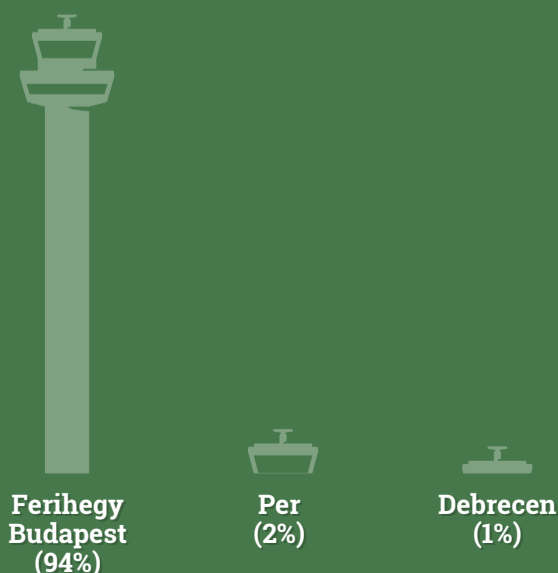

Hungary

ANSP
HungaroControl

Member State since
1 July 1992

Area
93,028 km²

Coastline
0 km

Population
9,919,128⁽²⁰¹⁴⁾

1989 1990 1991 1993 1994 1995

Total number of flights: **669,700**
(year 2014)

Number of international departures and arrivals

91,700

Number of overflights

577,700

Number of domestic flights

360

Flights share by market segment

Top 3 airports (number of flights)