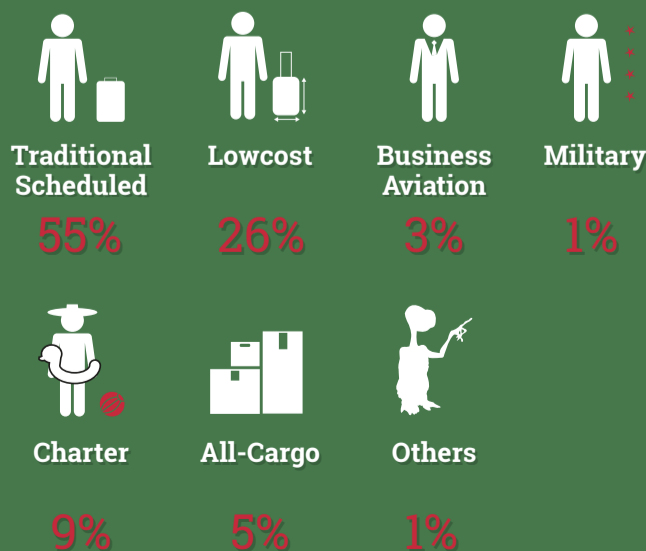

Number of international departures and arrivals

91,700

Number of overflights

577,700

Number of domestic flights

360

Flights share by market segment

Top 3 airports (number of flights)

Flights forecast for 2015 (dated: Feb. 2015)